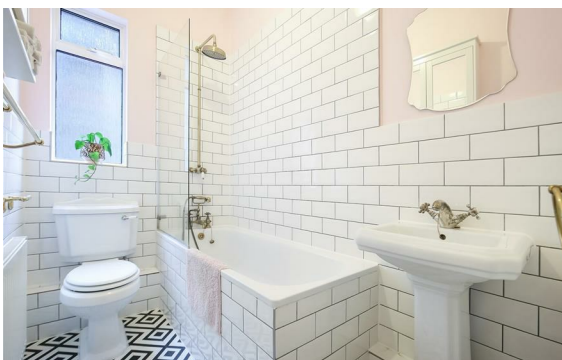

DAWN SANDOVAL

Residential

2 Bedrooms

Apartment

Located
in Woodford Green
£2,100 Per Month

info@dawnsandovalresidential.cc www.dawnsandovalresidential.co.uk

0207 093 1702

DAWN SANDOVAL