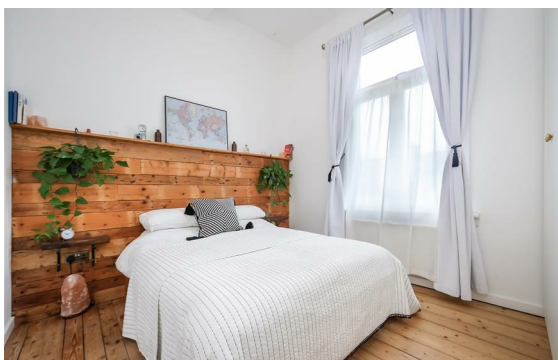

DAWN SANDOVAL

Residential

2 Bedrooms

Apartment

Located
in Woodford Green
£2,100 Per Month

info@dawnsandovalresidential.cc www.dawnsandovalresidential.co.uk

0207 093 1702

DAWN SANDOVAL